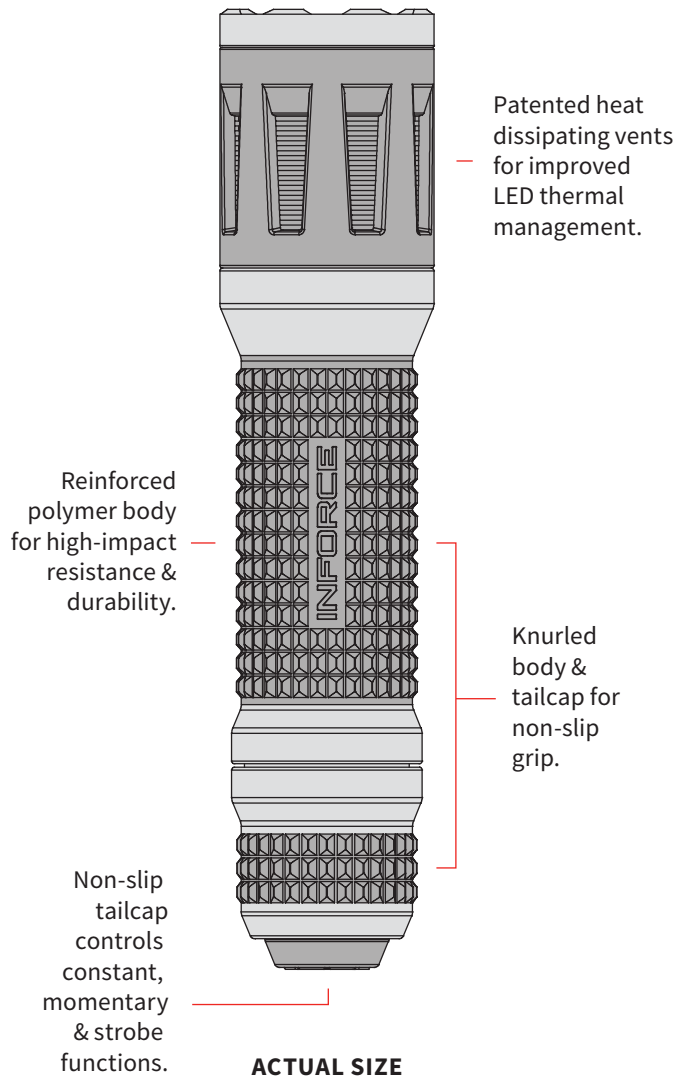

TFX™ WHITE

The new Inforce Handheld is the optimal balance between weight and output. Using two 123a batteries and emitting 700 Lumens through the powerful LED, it lights up the night with a brilliant focused hotspot and tailored peripheral beam. Weighing in at 3.75 ounces this flashlight virtually disappears on your body and is perfectly suited for your every day carry. Activation via the intelligent electronic switch allows a soft push for momentary light and a full click for constant on. The textured rubber button provides a positive non-slip surface and the knurled body offers a confident grip when operating the light in any condition.

PART #	BODY COLOR	UPC 671192-
TFX-05-1	Black	60153-7
TFX-06-1	Flat Dark Earth	60154-4

700
LUMENS

FUNCTIONS	Constant / Momentary / Strobe
OUTPUT	High: 700 Lumens / Low: 60 Lumens
RUNTIME	High: 2 hours / Low: 12 hours
WEIGHT	3.75 oz. / 106.3 g with batteries
SIZE	Length: 5.0 in. / 12.7 cm
HEAD DIAMETER	1.125 in. / 2.9 cm
ACTIVATION	Tailcap with non-slip switch
LOCKOUT SYSTEMS	Tailcap Rotation
CONSTRUCTION	Reinforced polymer body offers high-impact resistance and durability. Patented heat dissipating vents for improved LED thermal management.
WATERPROOF	Up to 66 feet
BATTERIES	2 Lithium CR 123a